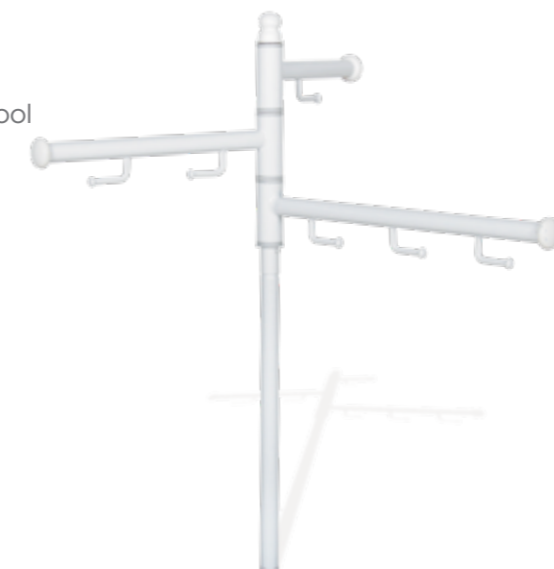

### Features:

- Easy-to-use hangers
- Collapsible folding design
- Attaches to any Active Frame Pool
- Rotating beam design
- 28" H x 17.5" W (71 cm x 44 cm)
- Shelf box