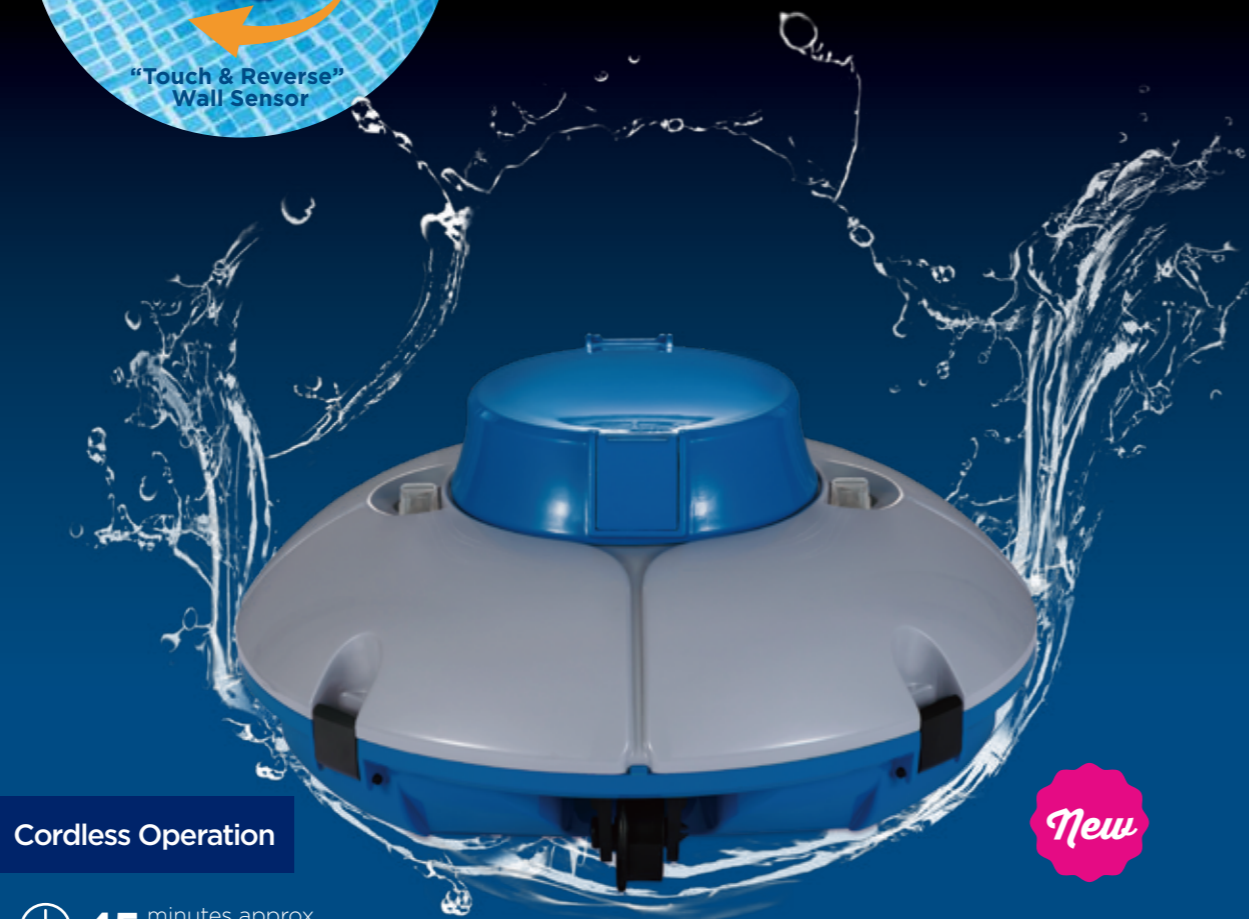

## Robotic Pool Cleaner

Kick back and relax this summer and let the Robotic Pool Cleaner do the cleaning. Simply turn on the unit, place it into your pool, and watch the robot clean your pool automatically. With its wall sensor technology, the robot will change directions once it senses the wall, ensuring every corner of your pool is reached and thoroughly cleaned. With its built-in rechargeable battery, the robot can operate for up to about 45 minutes, leaving you with a sparkling clean pool to take a splash in.

### Features:

- 2 suction doors to vacuum fine dust particles and rough debris in pool
- Quick Charge: 3-4 hours battery recharge time
- Maximum cleaning area of 500 ft<sup>2</sup> [46.4 m<sup>2</sup>]
- Suitable for maximum pool depth of 6 ft [1.8 m]
- 4 wheels for free mobility
- Handy lock latches to access filter for cleaning

"Touch & Reverse"  
Wall Sensor

Max. area: 500 ft<sup>2</sup>

Designed for pools  
with flat floor

Cordless Operation

 **45** minutes approx.  
battery runtime

 **2600** mAh

## Cordless Handheld Pool Vacuum

Clean your pool with ease with the Cordless Handheld Pool Vacuum. With its cordless mechanics and the long extension pole, you can maneuver the vacuum around the pool freely. The scrubbing brushes and its large suction doors helps the vacuum pick up dirt and debris efficiently in the pool, keeping your pool water clean throughout the season.