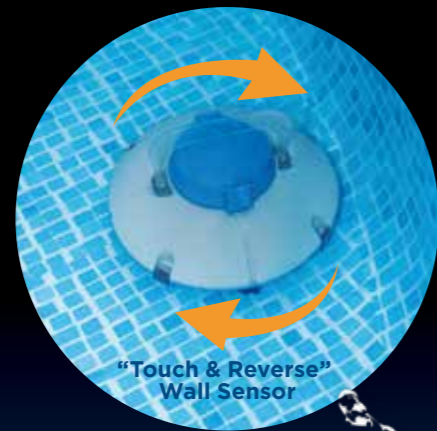

Robotic Pool Cleaner

Kick back and relax this summer and let the Robotic Pool Cleaner do the cleaning. Simply turn on the unit, place it into your pool, and watch the robot clean your pool automatically. With its wall sensor technology, the robot will change directions once it senses the wall, ensuring every corner of your pool is reached and thoroughly cleaned. With its built-in rechargeable battery, the robot can operate for up to about 45 minutes, leaving you with a sparkling clean pool to take a splash in.

P56000024000

Features:

- 2 suction doors to vacuum fine dust particles and rough debris in pool
- Quick Charge: 3-4 hours battery recharge time
- Maximum cleaning area of 500 ft² [46.4 m²]
- Suitable for maximum pool depth of 6 ft [1.8 m]
- 4 wheels for free mobility
- Handy lock latches to access filter for cleaning

"Touch & Reverse"
Wall Sensor

Max. area: 500 ft²

Designed for pools
with flat floor